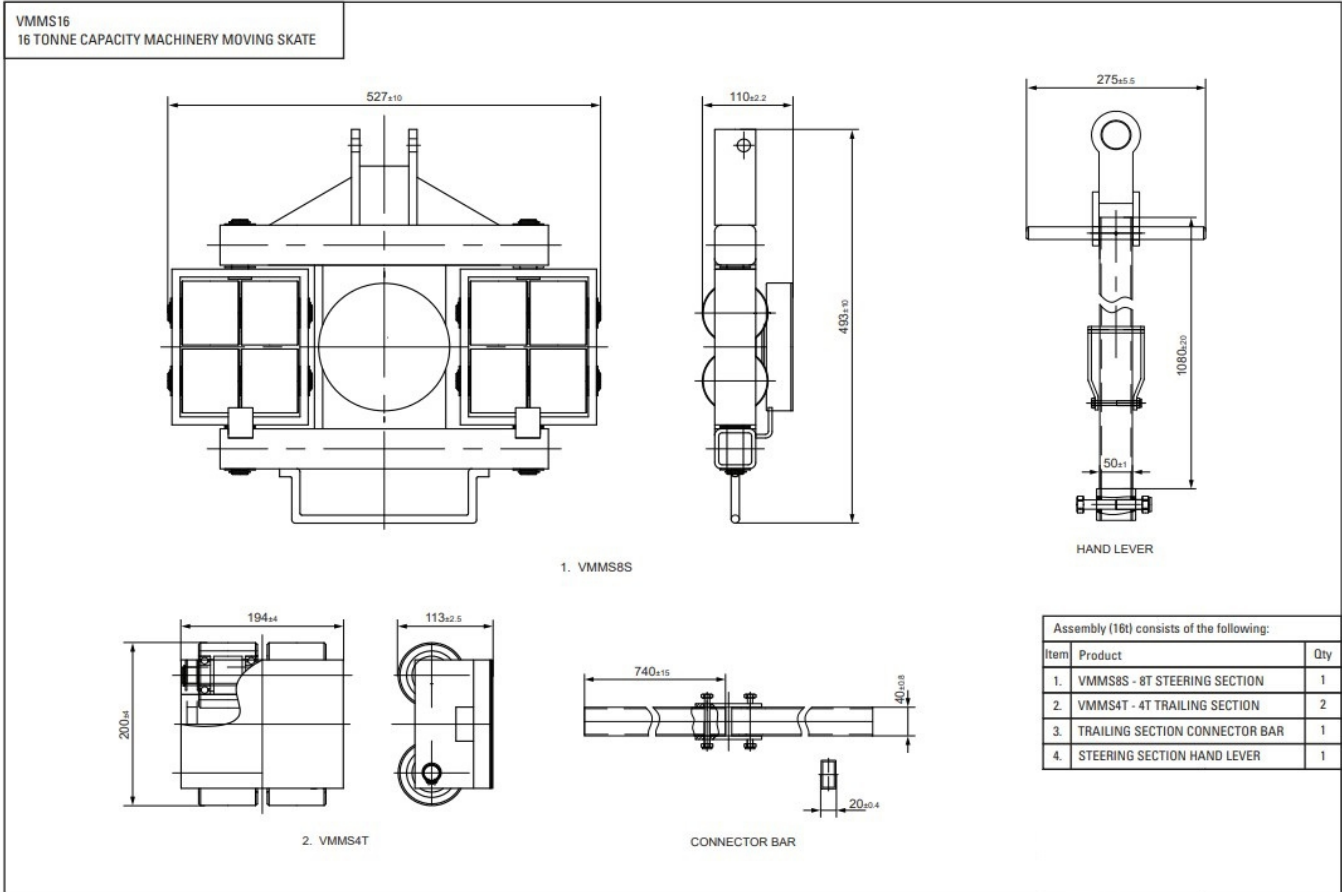

# VMMS Machine Skates Specifications

Model	Capacity tonnes	Set Includes	Weight
VMMS8	8	4 tonne steering, 2 x 2 tonne trailing	31kg
VMMS16	16	8 tonne steering, 2 x 4 tonne trailing	76kg
VMMS24	24	12 tonne steering, 2 x 6 tonne trailing	103kg
VMMS32	32	16 tonne steering, 2 x 8 tonne trailing	132kg
VMMS36	36	18 tonne steering, 2 x 9 tonne trailing	190kg
VMMS48	48	24 tonne steering, 2 x 12 tonne trailing	260kg

## 8 tonne

# 24 tonne

# 48 tonne