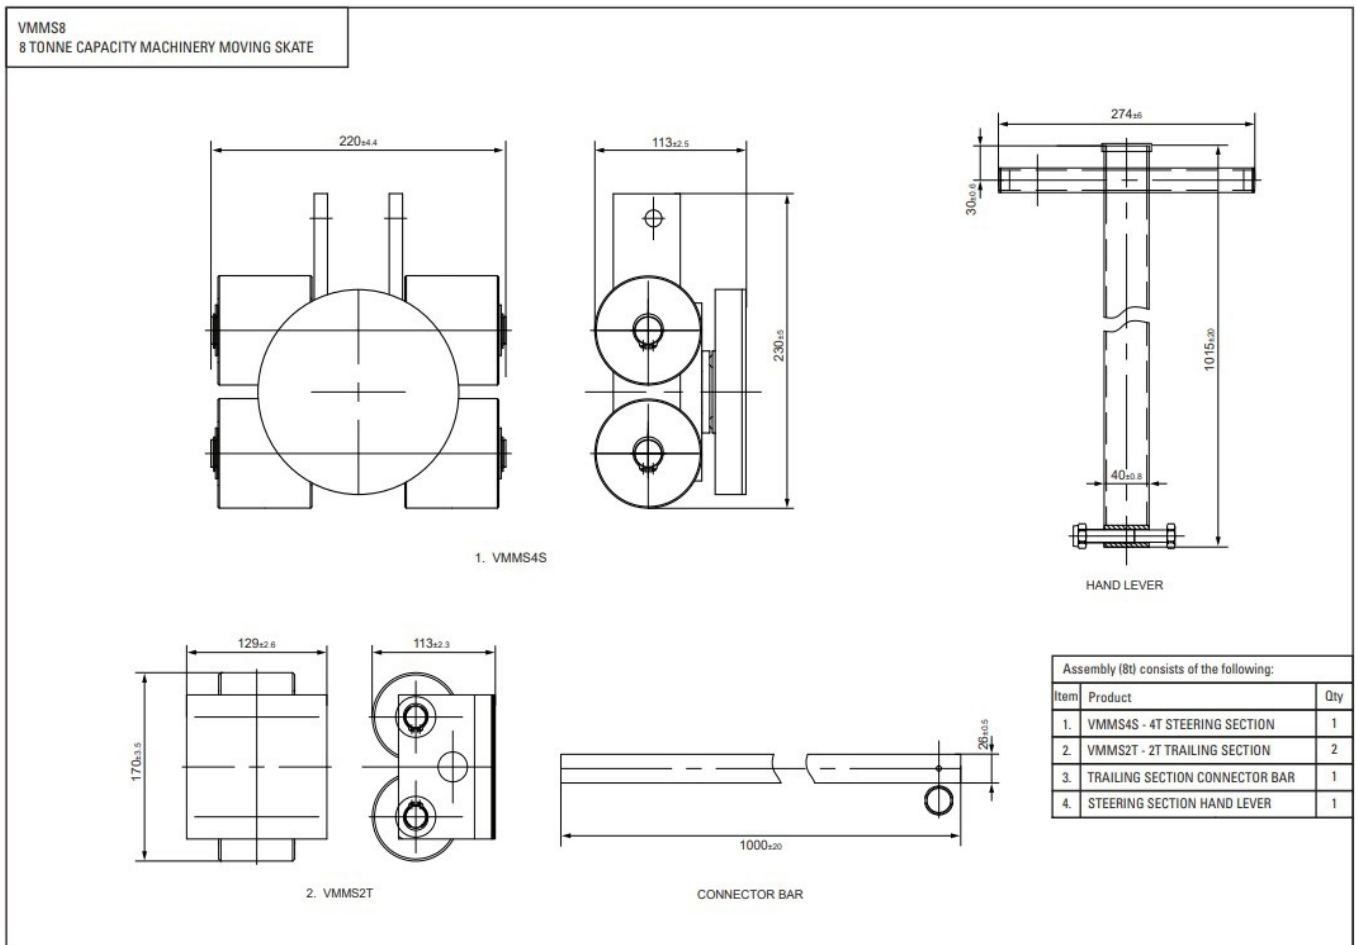

# VMMS Machine Skates Specifications

Model	Capacity tonnes	Set Includes	Weight
VMMS8	8	4 tonne steering, 2 x 2 tonne trailing	31kg
VMMS16	16	8 tonne steering, 2 x 4 tonne trailing	76kg
VMMS24	24	12 tonne steering, 2 x 6 tonne trailing	103kg
VMMS32	32	16 tonne steering, 2 x 8 tonne trailing	132kg
VMMS36	36	18 tonne steering, 2 x 9 tonne trailing	190kg
VMMS48	48	24 tonne steering, 2 x 12 tonne trailing	260kg

## 8 tonne

# 24 tonne

# 48 tonne