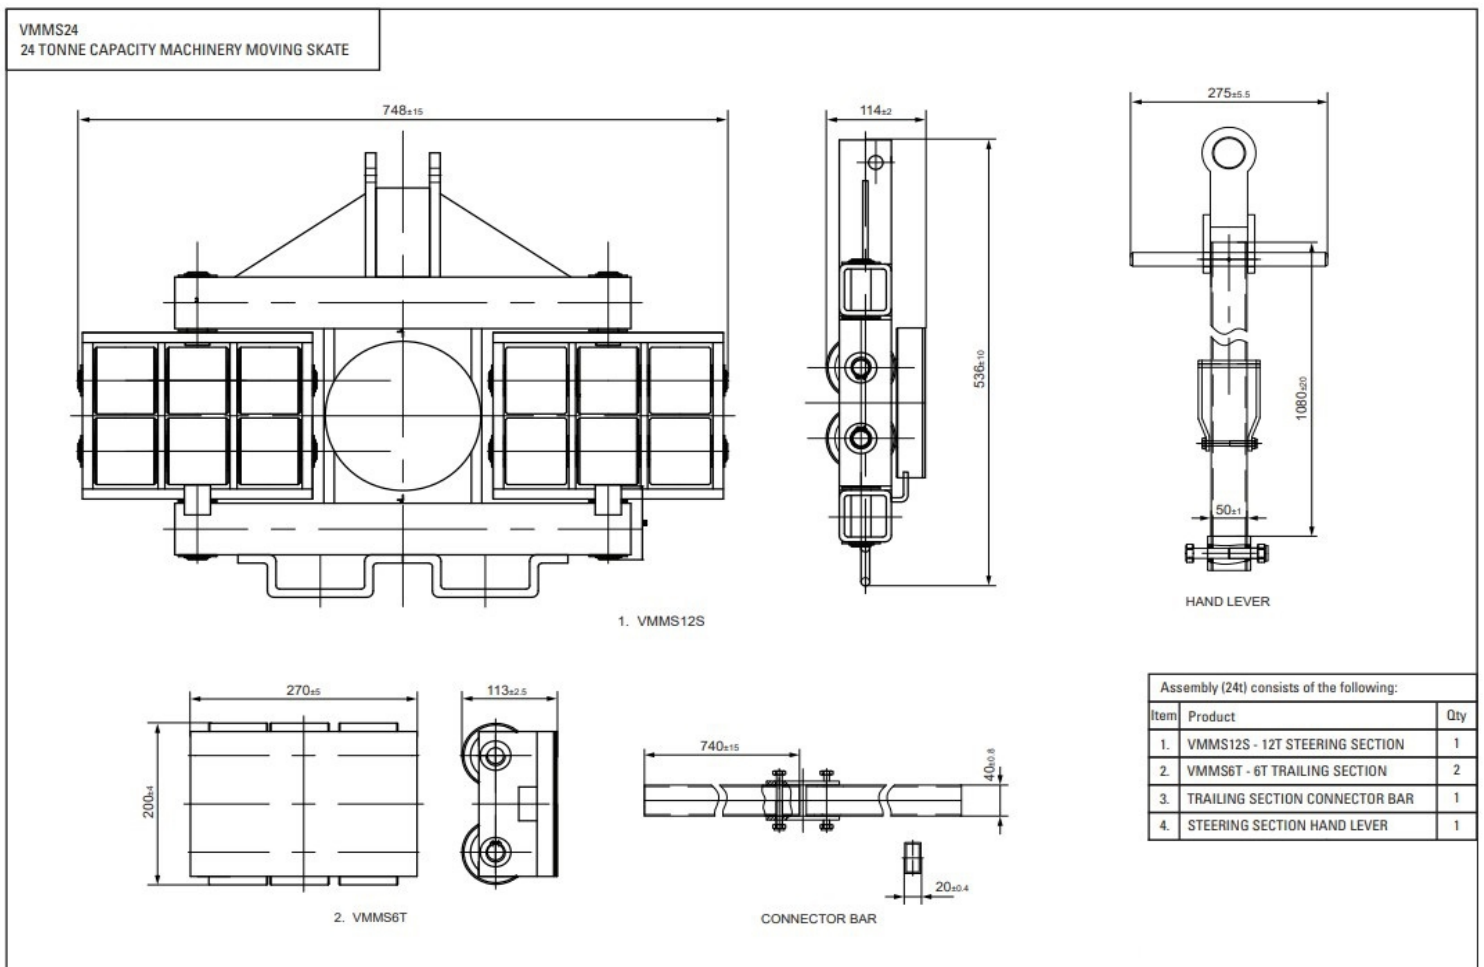

# VMMS Machine Skates Specifications

Model	Capacity tonnes	Set Includes	Weight
VMMS8	8	4 tonne steering, 2 x 2 tonne trailing	31kg
VMMS16	16	8 tonne steering, 2 x 4 tonne trailing	76kg
VMMS24	24	12 tonne steering, 2 x 6 tonne trailing	103kg
VMMS32	32	16 tonne steering, 2 x 8 tonne trailing	132kg
VMMS36	36	18 tonne steering, 2 x 9 tonne trailing	190kg
VMMS48	48	24 tonne steering, 2 x 12 tonne trailing	260kg

## 8 tonne

# 24 tonne

# 48 tonne